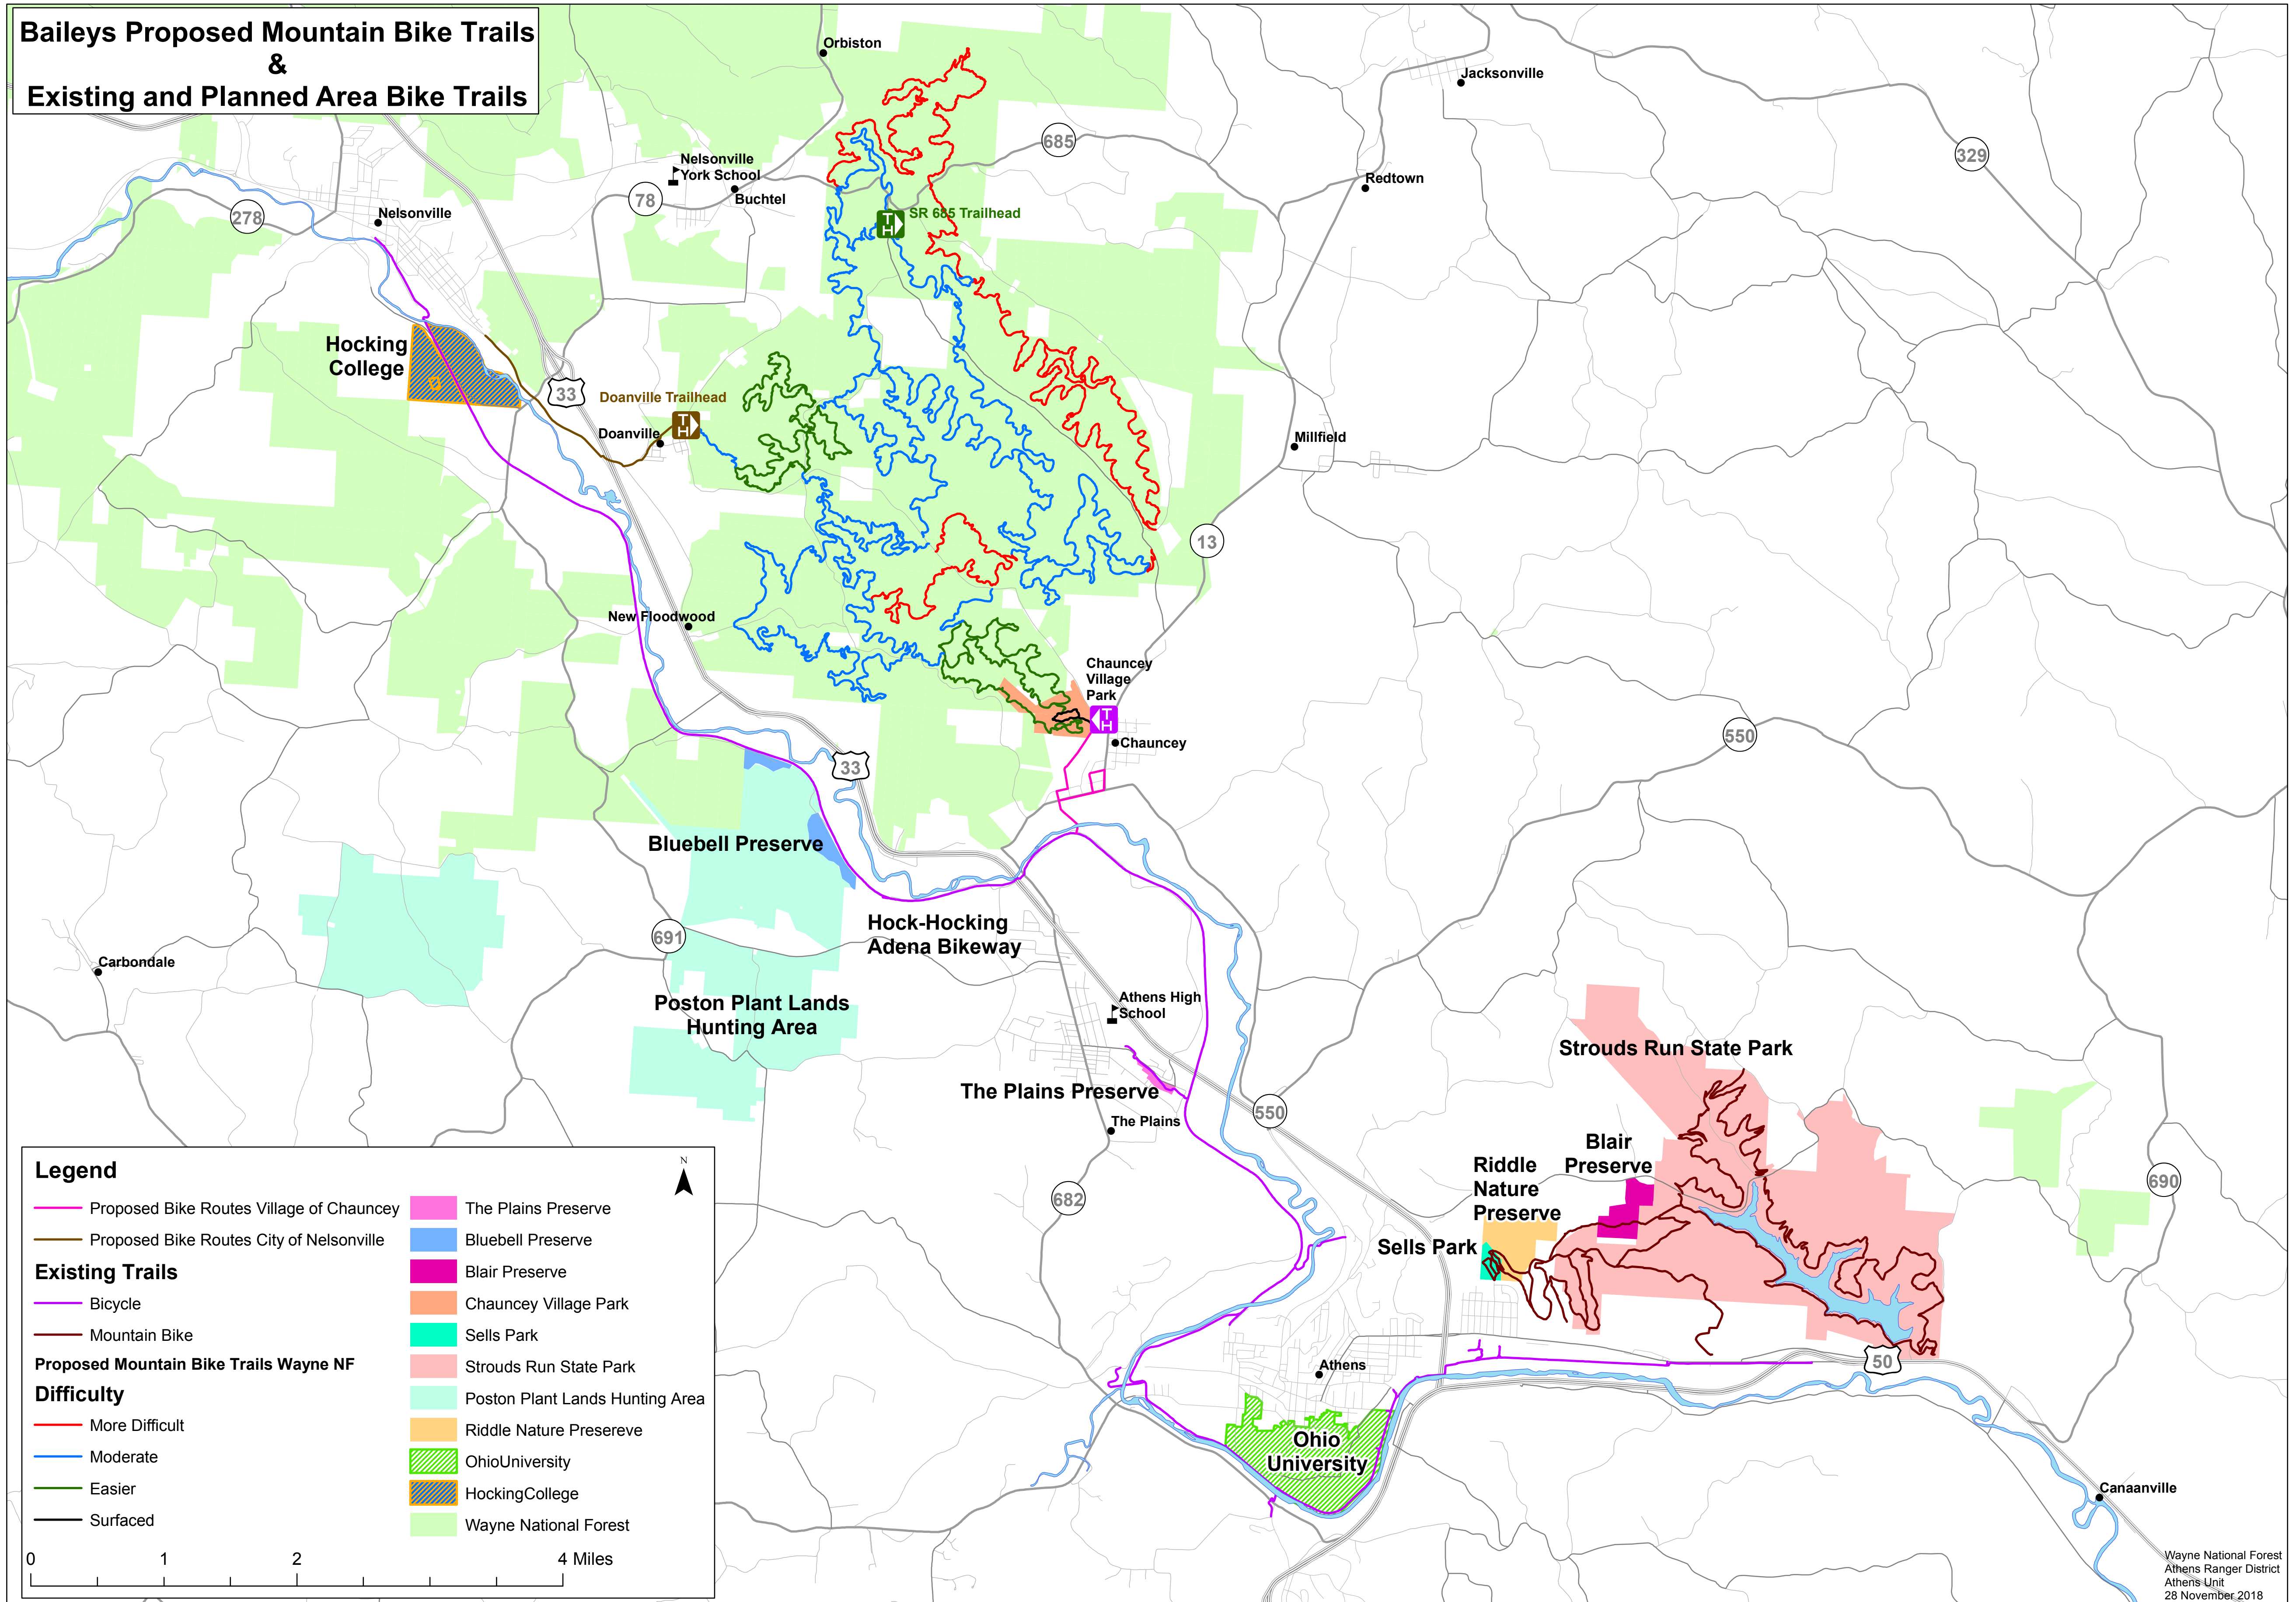

**Baileys Proposed Mountain Bike Trails  
&  
Existing and Planned Area Bike Trails**

**Legend**

- Proposed Bike Routes Village of Chauncey
- Proposed Bike Routes City of Nelsonville
- Existing Trails**
- Bicycle
- Mountain Bike
- Proposed Mountain Bike Trails Wayne NF**
- Difficulty**
- More Difficult
- Moderate
- Easier
- Surfaced
- The Plains Preserve
- Bluebell Preserve
- Blair Preserve
- Chauncey Village Park
- Sells Park
- Strouds Run State Park
- Poston Plant Lands Hunting Area
- Riddle Nature Preserve
- Ohio University
- Hocking College
- Wayne National Forest

0 1 2 4 Miles